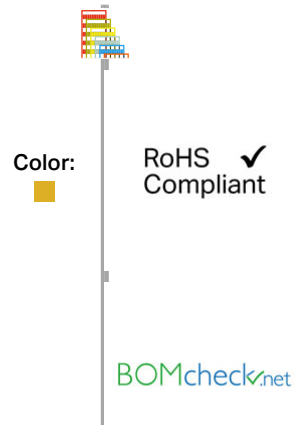

Data sheet | Item number: 794-603/000-002

WMB marking card; as card; MARKED; 71 ... 80 (10x); stretchable 5 - 5.2 mm;

Vertical marking; snap-on type

794-603/000-002

Data

Technical Data

Color	yellow
Marking	71 ... 80 (10x)
Printing direction	Vertical marking
Color of marking	black
Marking type	Digits
Konfektionierung	10 strips with 10 markers per card
Marker width	5 mm
Marker width (max.)	5.2 mm
Fire load	0.27 MJ